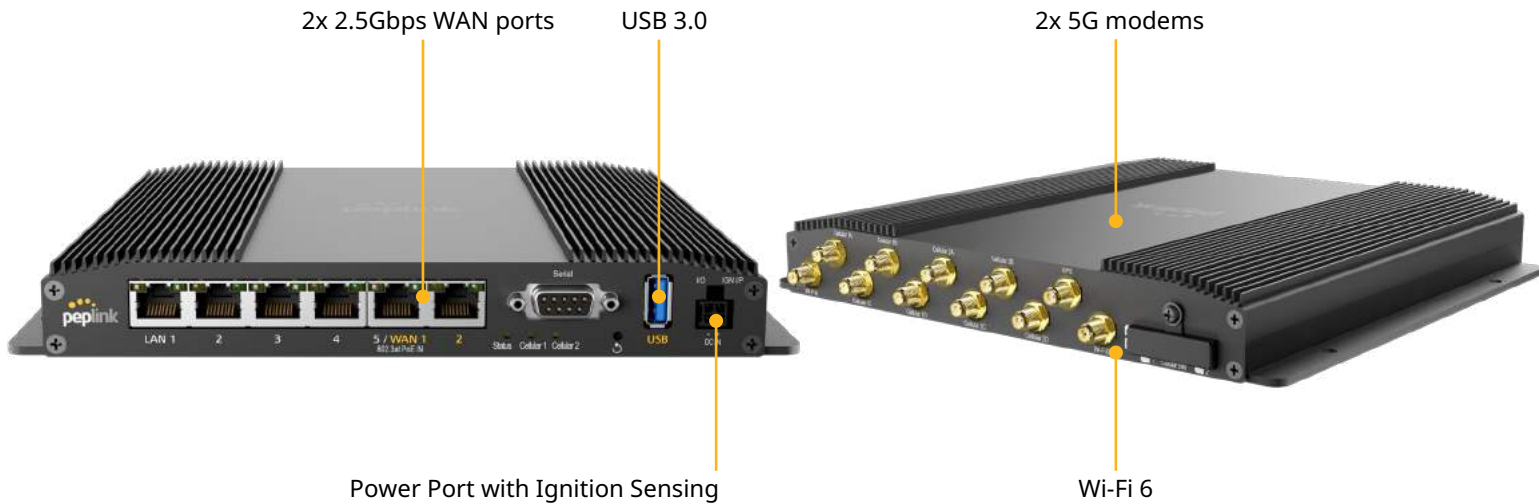

Effortless Cellular Extension

With the PoE input feature, the BR2 Pro can seamlessly extend your existing SD-WAN infrastructure to provide dual LTE/5G connectivity. One cable for both power and data, it's that simple.

SIM-licity as always

Built-in eSIM and SIM Injector support, the BR2 Pro maximizes your possibilities with flexible remote SIM management.

Oh, So Many WANs

Complement any SD-WAN deployment with the Dual Ethernet WANs, Dual 5G/LTE, USB WAN, and Wi-Fi WAN. Not enough WANs? Add the MAX Adapter 5G for an instant third 5G connection. Literally, all the WANs to keep you going.