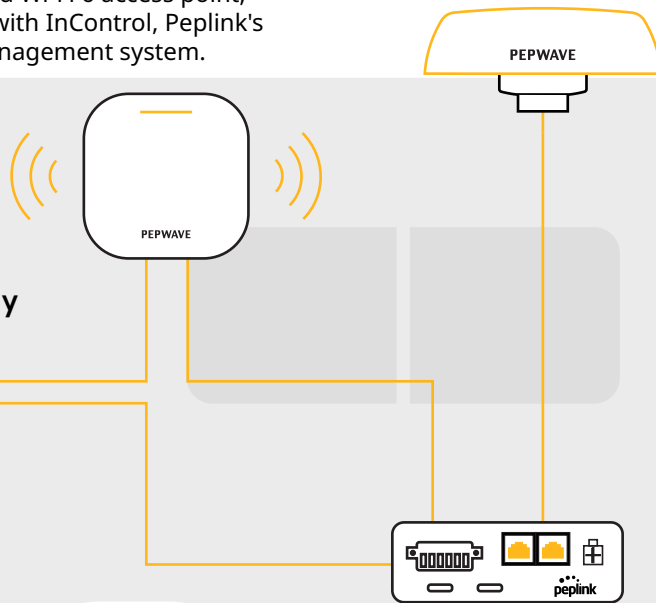

Running applications just got easier!

Want to run third party applications directly with your MAX Transit Duo Pro? Well now you can! With edge computing Docker and Python*, the possibilities are endless!

* Available in firmware 8.3.0.

Recreational Vehicle Application

AP One AX

A dual-band Wi-Fi 6 access point, equipped with InControl, Peplink's central management system.

Mobility 42G

An outdoor antenna with 4x cellular, 2x Wi-Fi, and a GPS, which brings you continuous signals even on the road.

Power Supply

Transit Duo Pro

A compact dual-cellular router with Wi-Fi WAN and a wide power supply voltage range support.

Mobility Antenna

Peplink's powerful antenna series. Perfectly designed for long-range signal reception, it brings you continuous signals within its IP68-rated case wherever you are - indoors, outdoors, or on the go.